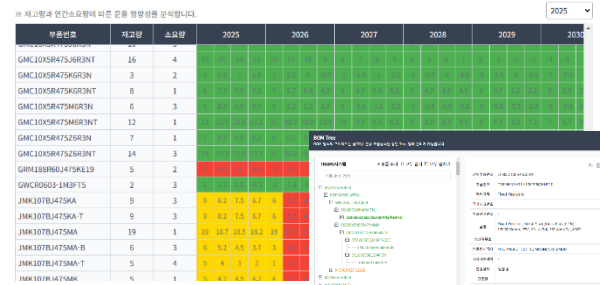

부품 단종 예측 · 지원성 정보

BOM 총수명주기 관리

국방기술품질원 부품 단종관리 보고서 작성

단종부품	생산일	무단종일	단종예정/사/상/비품사/비품	종류	국가기술정보	단종일/상/비품
명칭	01/20	01/20			01/20	01/20
명칭	01/20	01/20			01/20	01/20

부품 지원성 정보

부품명	기종명	부	CC	OTCA	CC	OTCA	CC	OTCA	CC	OTCA	CC	OTCA
C	1	1	1	1	1	1	1	1	1	1	1	1
C	1	1	1	1	1	1	1	1	1	1	1	1

SMART PCN 공급자의 정보를 귀사의 시스템에 직접 연동하여 정보를 활용할 수 있습니다.